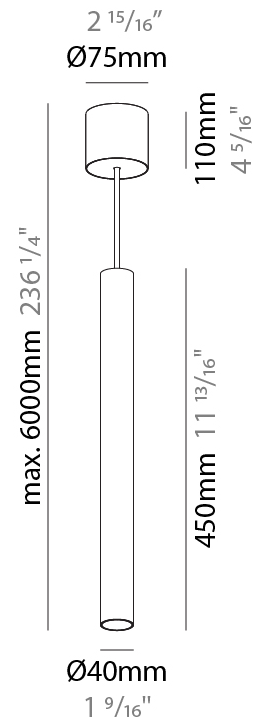

GENERAL

Series: Hangover
Subseries: Hangover Monopoint Surface Canopy
Brand: Prolicht
Division: Architectural
Mounting Type: Suspension
Mounting Location: Ceiling
Subcategory: Pendant

PHYSICAL

Shape: Cylinder
Diameter (mm): 40
Diameter (in): 1 9/16
Height (mm): 450
Height (in): 17 13/16
Max. Overall Height (mm): 2450
Max. Overall Height (in): 96 7/16
Light Distribution: Downlight
Diffuser: Shine Ring 0-6
Fixture Finish: SSR / BKV / CWI / CRY / HAB / UFT / ITA / RUA / FTG / MYG / LOD / PUS / FRO / FUP / KIA / POP / BLS / SPG / MEY / GOH / GUM / CHC / COM / ABZ / JAG / OBR / MOS / ROR
Fixture Material: Aluminum
Cable Details: 2000mm / 6000mm Cable in White / Black / Orange / Red

ELECTRICAL

Lamp Type: LED (Zhaga Standard)
Input Wattage (W): 10.9
Total Output Wattage (W): 9
Dimming: Non-Dimmable
Driver Included: Yes
Driver Location: Integrated
Driver Type: Constant Current
Driver Class: Class 2
Housing: ENCP3
Input Voltage (V): 120
Constant Current (mA): 500
Upon Request: Remote: 0-10Vdc dimming / Phase dimming 120Vac

LED

Number of LEDs: 1
Color Temperature (°K): 2700 / 3000 / 4000
Max. Delivered Lumen (lm): 842
CRI: >90 CRI
Efficiency (%): 86
Lamp Life (hrs): 50000
Upon Request: ***3500K available in minimum quantities (larger quantities upon request)

OPTICAL

Reflector: 40 / 50

RATINGS AND CERTIFICATIONS

Certified By: Certified for North American Standards
IP rating: IP20